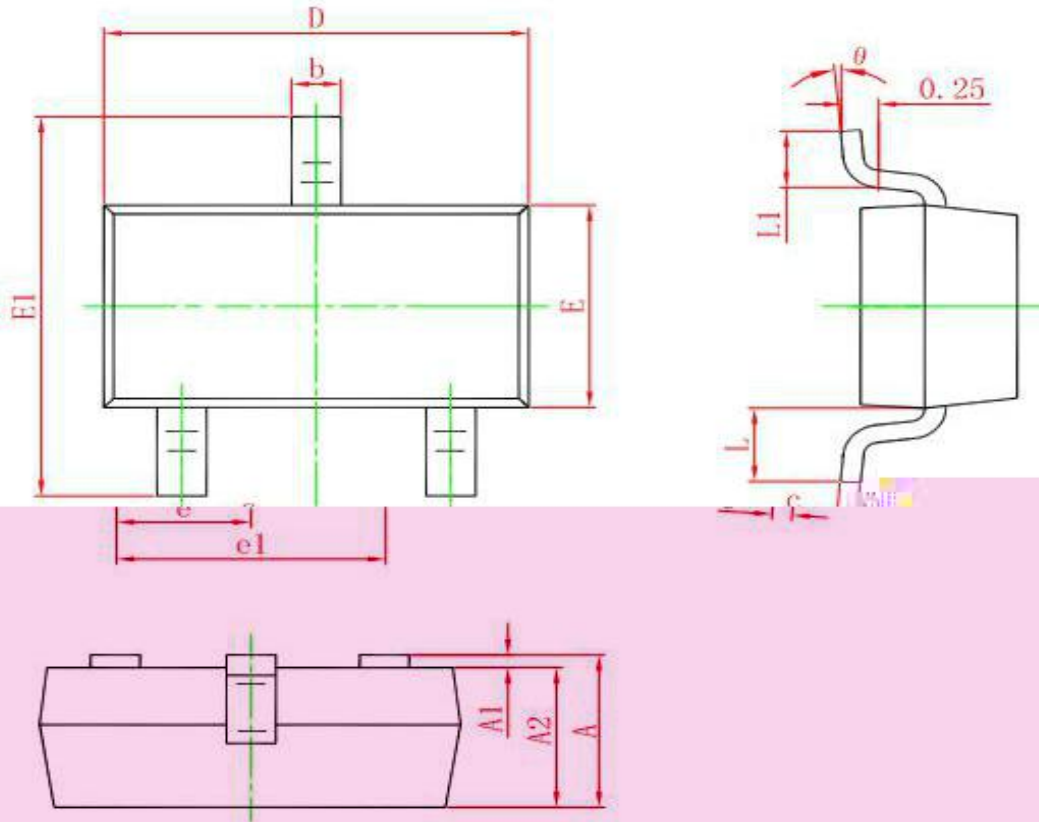

SOT-23 PACKAGE OUTLINE DIMENSIONS

Symbol	Dimensions In Millimeters	Dimensions In Inches
--------	---------------------------	----------------------