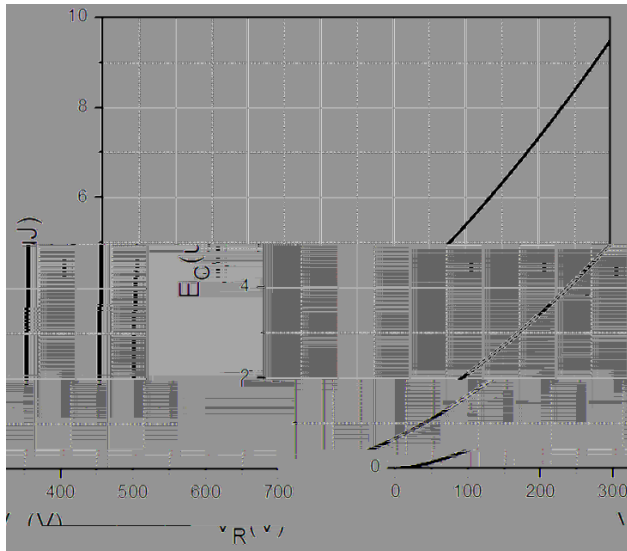

YJD106520NCTQG2

Electrical Characteristics

PARAMETER	SYMBOL	UNIT	TEST CONDITIONS	Typ.	Max.

Thermal Characteristics

PARAMETER	SYMBOL	UNIT	Value

Typical Characteristics

YJD106520NCTQG2

Typical Characteristics

YJD106520NCTQG2

Outline Dimensions

YJD106520NCTQG2

Disclaimer
