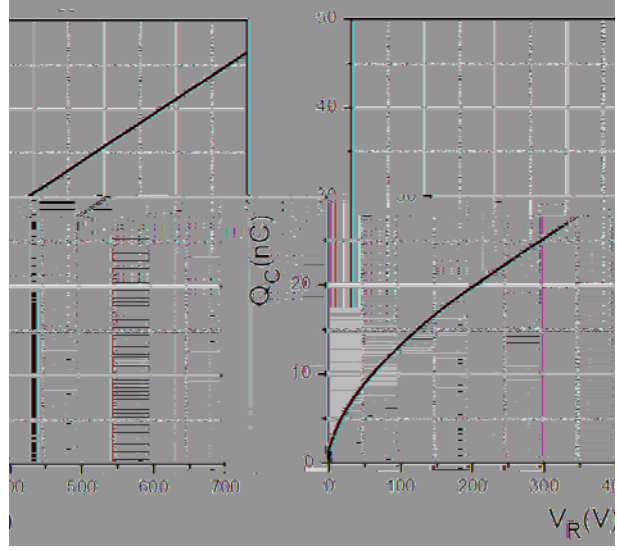

YJD106520NCTQG2

Electrical Characteristics

PARAMETER	SYMBOL	UNIT	TEST CONDITIONS	Typ.	Max.

Thermal Characteristics

PARAMETER	SYMBOL	UNIT	Value

Typical Characteristics

YJD106520NCTQG2

Typical Characteristics