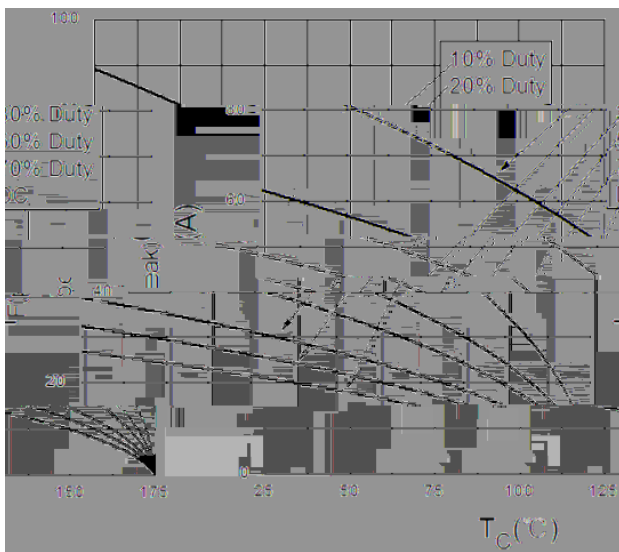

YJD106520NCTQG2

Electrical Characteristics

PARAMETER	SYMBOL	UNIT	TEST CONDITIONS	Typ.	Max.

Thermal Characteristics

PARAMETER	SYMBOL	UNIT	Value

Typical Characteristics

YJD106520NCTQG2

Typical Characteristics

YJD106520NCTQG2

Outline Dimensions

YJD106520NCTQG2

Disclaimer
