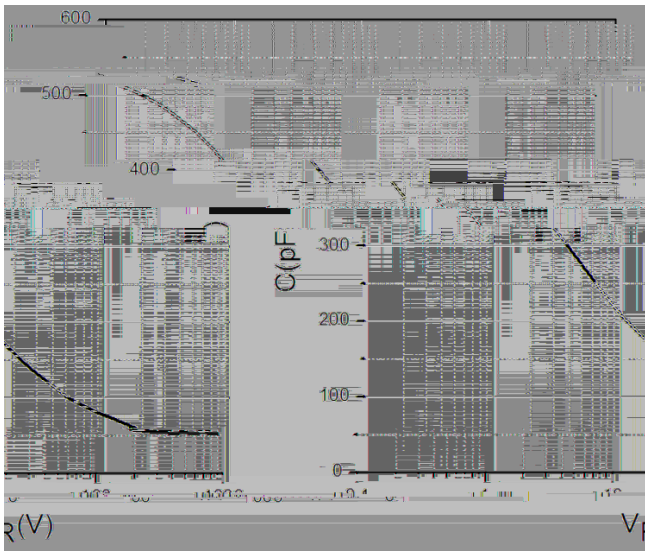

YJD106520NCTQG2

Electrical Characteristics

PARAMETER	SYMBOL	UNIT	TEST CONDITIONS	Typ.	Max.

Thermal Characteristics

PARAMETER	SYMBOL	UNIT	Value

Typical Characteristics

YJD106520NCTQG2

Typical Characteristics

YJD106520NCTQG2

Outline Dimensions

YJD106520NCTQG2

Disclaimer
