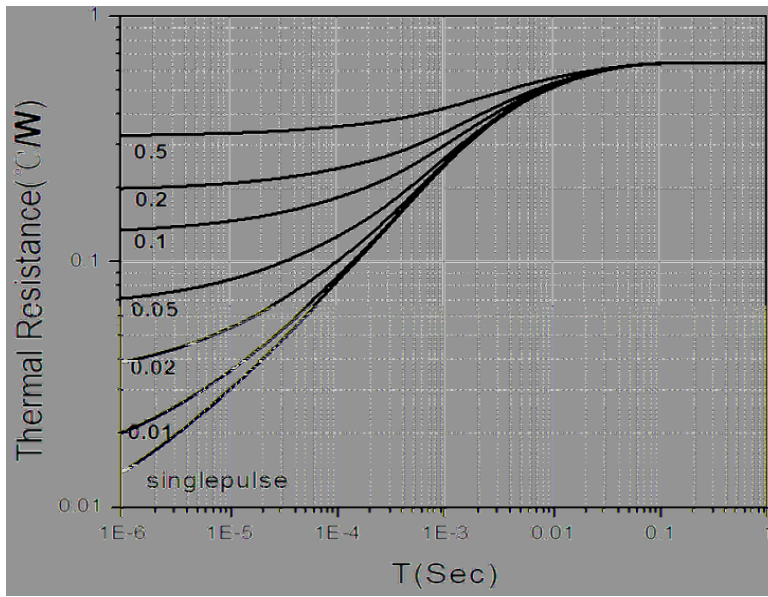

YJD106520NCTQG2

Electrical Characteristics

PARAMETER	SYMBOL	UNIT	TEST CONDITIONS	Typ.	Max.

Thermal Characteristics

PARAMETER	SYMBOL	UNIT	Value

Typical Characteristics

YJD106520NCTQG2

Typical Characteristics