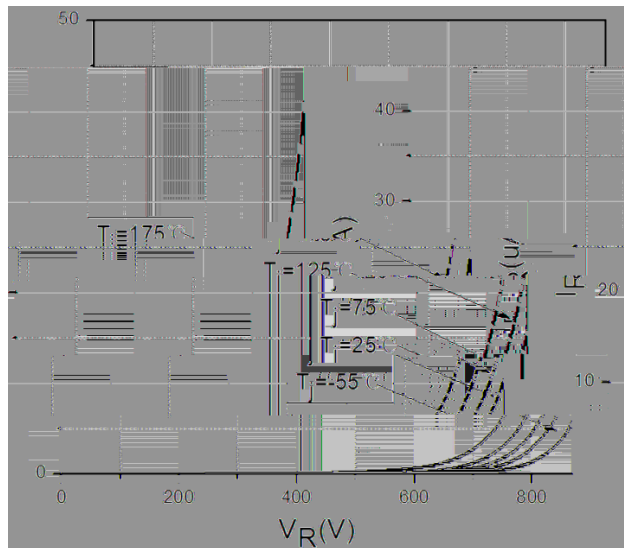

YJD106520NCTQG2

Electrical Characteristics

PARAMETER	SYMBOL	UNIT	TEST CONDITIONS	Typ.	Max.

Thermal Characteristics

PARAMETER	SYMBOL	UNIT	Value

Typical Characteristics

YJD106520NCTQG2

Typical Characteristics

YJD106520NCTQG2

Outline Dimensions

YJD106520NCTQG2

Disclaimer
