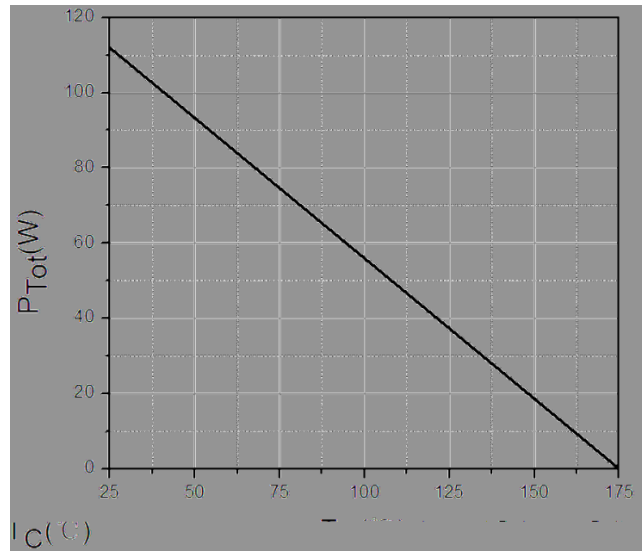

YJD106520NCTQG2

Electrical Characteristics

PARAMETER	SYMBOL	UNIT	TEST CONDITIONS	Typ.	Max.

Thermal Characteristics

PARAMETER	SYMBOL	UNIT	Value

Typical Characteristics

YJD106520NCTQG2

Typical Characteristics