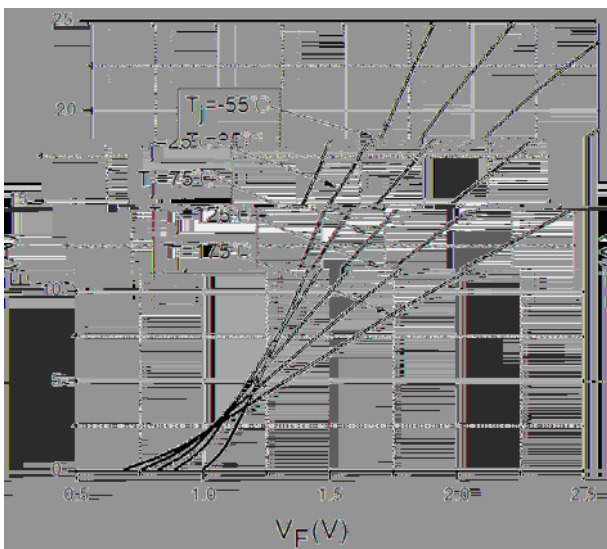

YJD106520NCTQG2

Electrical Characteristics

PARAMETER	SYMBOL	UNIT	TEST CONDITIONS	Typ.	Max.

Thermal Characteristics

PARAMETER	SYMBOL	UNIT	Value

Typical Characteristics

YJD106520NCTQG2

Typical Characteristics