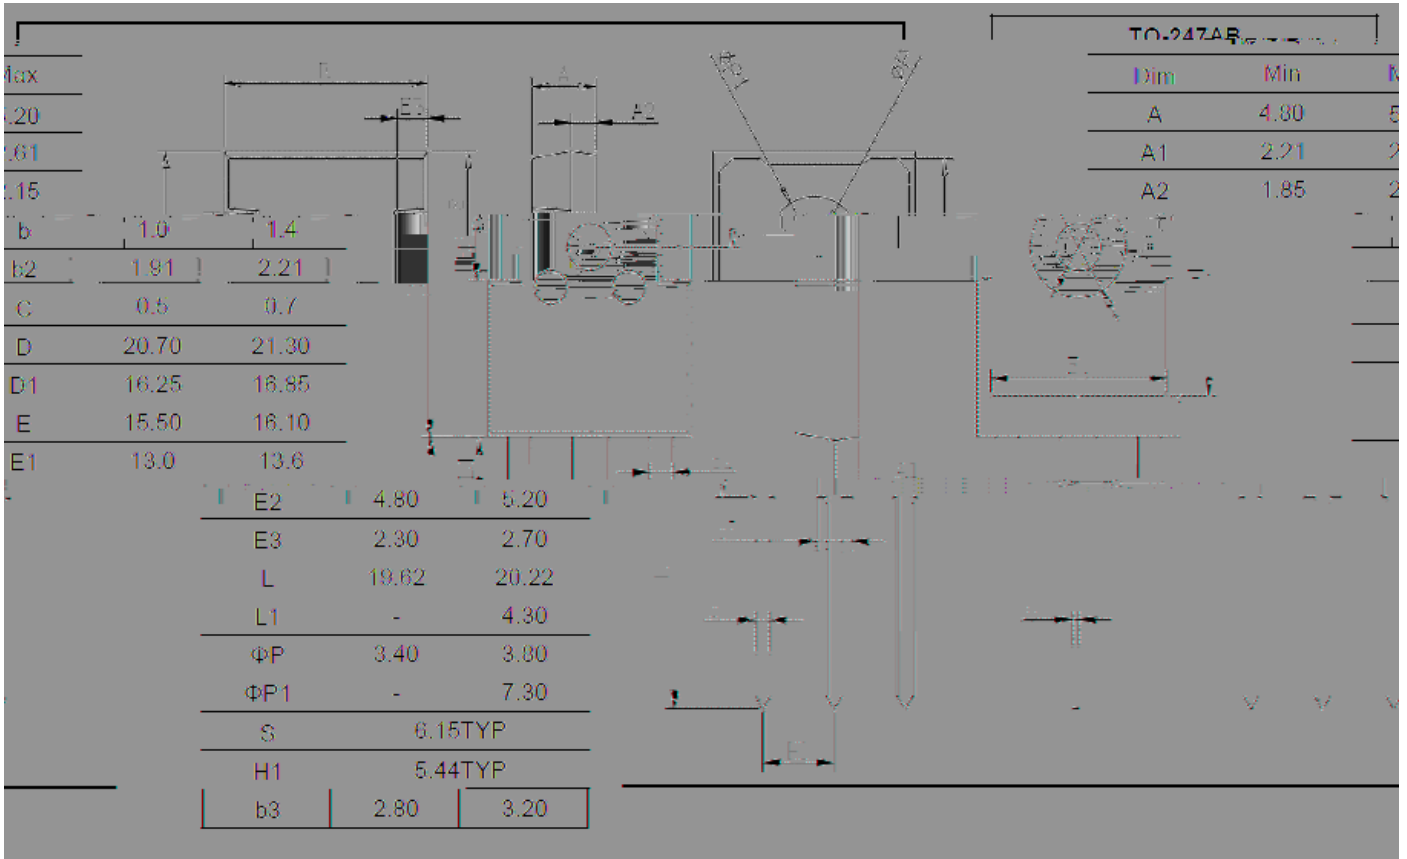

YJD106520NCTQG2

Electrical Characteristics

PARAMETER	SYMBOL	UNIT	TEST CONDITIONS	Typ.	Max.

Thermal Characteristics

PARAMETER	SYMBOL	UNIT	Value

Typical Characteristics

YJD106520NCTQG2

Typical Characteristics

YJD106520NCTQG2

Outline Dimensions

YJD106520NCTQG2

Disclaimer
